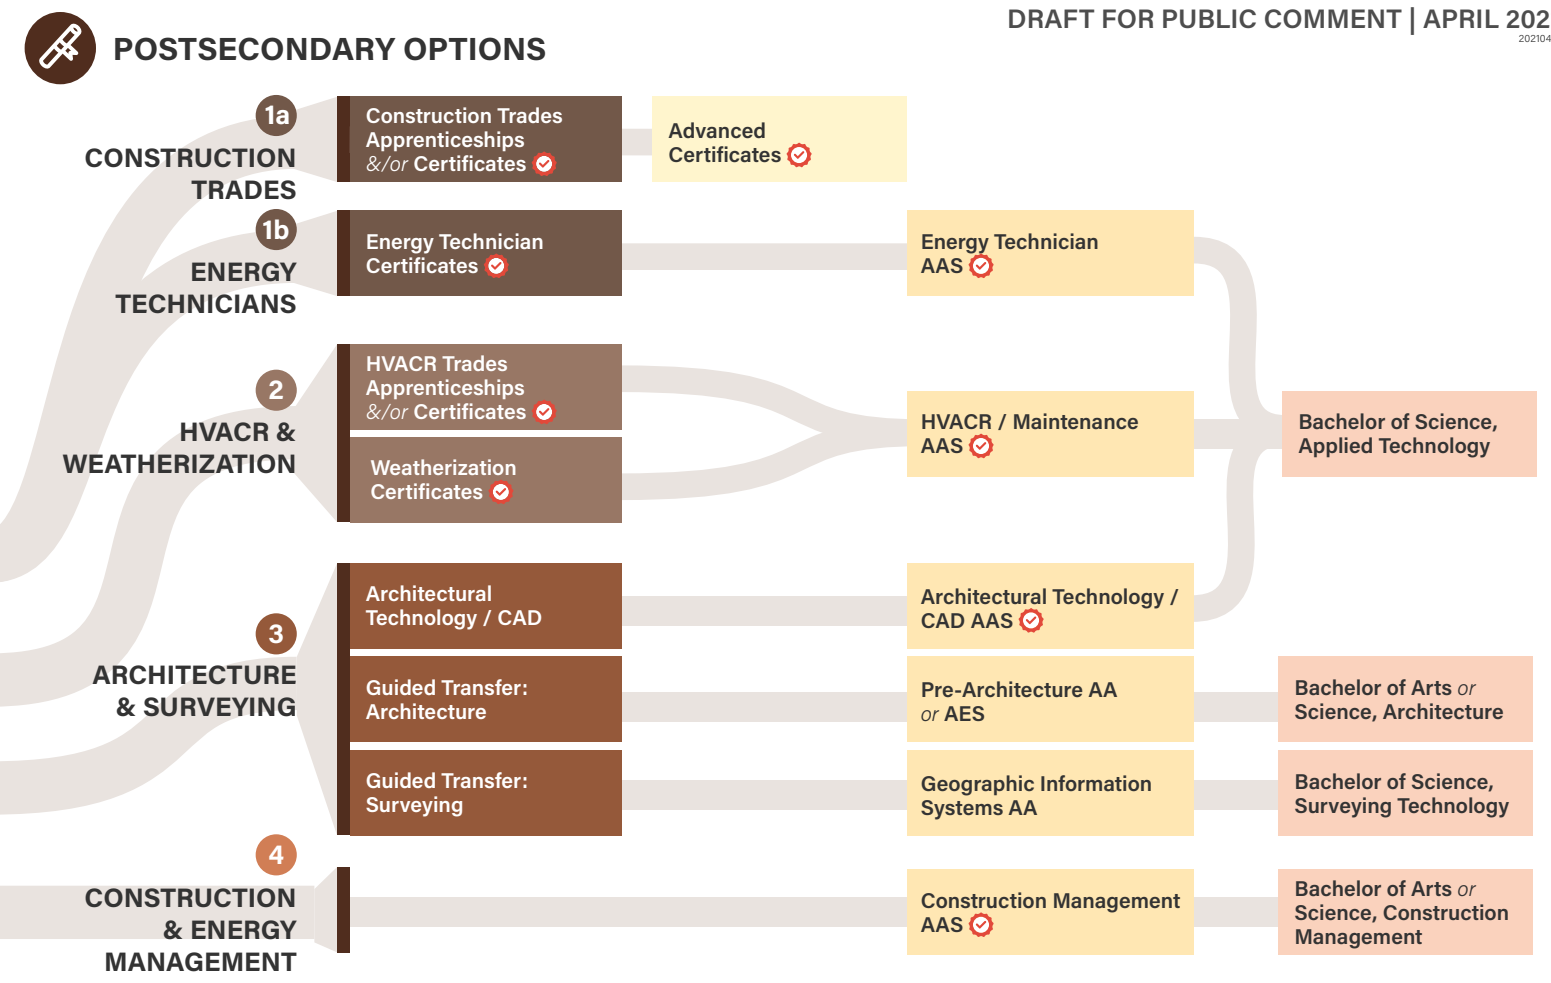

Model Programs of Study Guide: Architecture, Construction, & Energy

SELECTED OCCUPATIONS, WAGES, & JOB GROWTH						
Program	Typical Job	Near or Above Living Wage Threshold for 1 Adult + 1 Child ¹	Median Hourly Wage ²	Growth in IL: Annual Job Openings ²	Growth in IL: % Change Over 10 years ²	Stackable?
1a Construction Trades	Construction Carpenters	Y	\$33.22	3,250	6%	Not Typically Stackable
	Electricians	Y	\$39.17	2,580	7%	
	Pipefitters & Steamfitters	Y	\$43.85	2,160	14%	
1b Energy Technicians	Electrical Power Line Installers & Repairers	Y	\$43.49	310	11%	Typically Stacks to Related Bachelor's Programs at Select IL Universities
	Wind Turbine Service Technicians	Y	\$25.76	170 ³	57% ³	
	Solar Photovoltaic Installers	N	\$21.58	720 ⁴	20% ⁴	
2 HVACR & Weatherization	Heating & Air Conditioning Mechanics & Installers	Y	\$27.52	800	13%	
	First-Line Supervisors of Mechanics, Installers, & Repairers	Y	\$33.55	1,390	7%	
	Weatherization Installers & Technicians	Y	\$26.42	170	9%	
3 Architecture, CAD, and Surveying	Architectural & Civil Drafters	Y	\$30.20	240	5%	Typically Stacks to Related Bachelor's Programs at Most IL Universities
	Architects	Y	\$38.06	390	0%	
	Surveyors	Y	\$33.89	90	6%	
4 Construction & Energy Management	Construction Managers	Y	\$43.59	960	7%	Typically Stacks to Related Bachelor's Programs at Most IL Universities
	Cost Estimators	Y	\$32.04	740	9%	
	Energy Auditors	Y	\$36.81	5,570	7%	