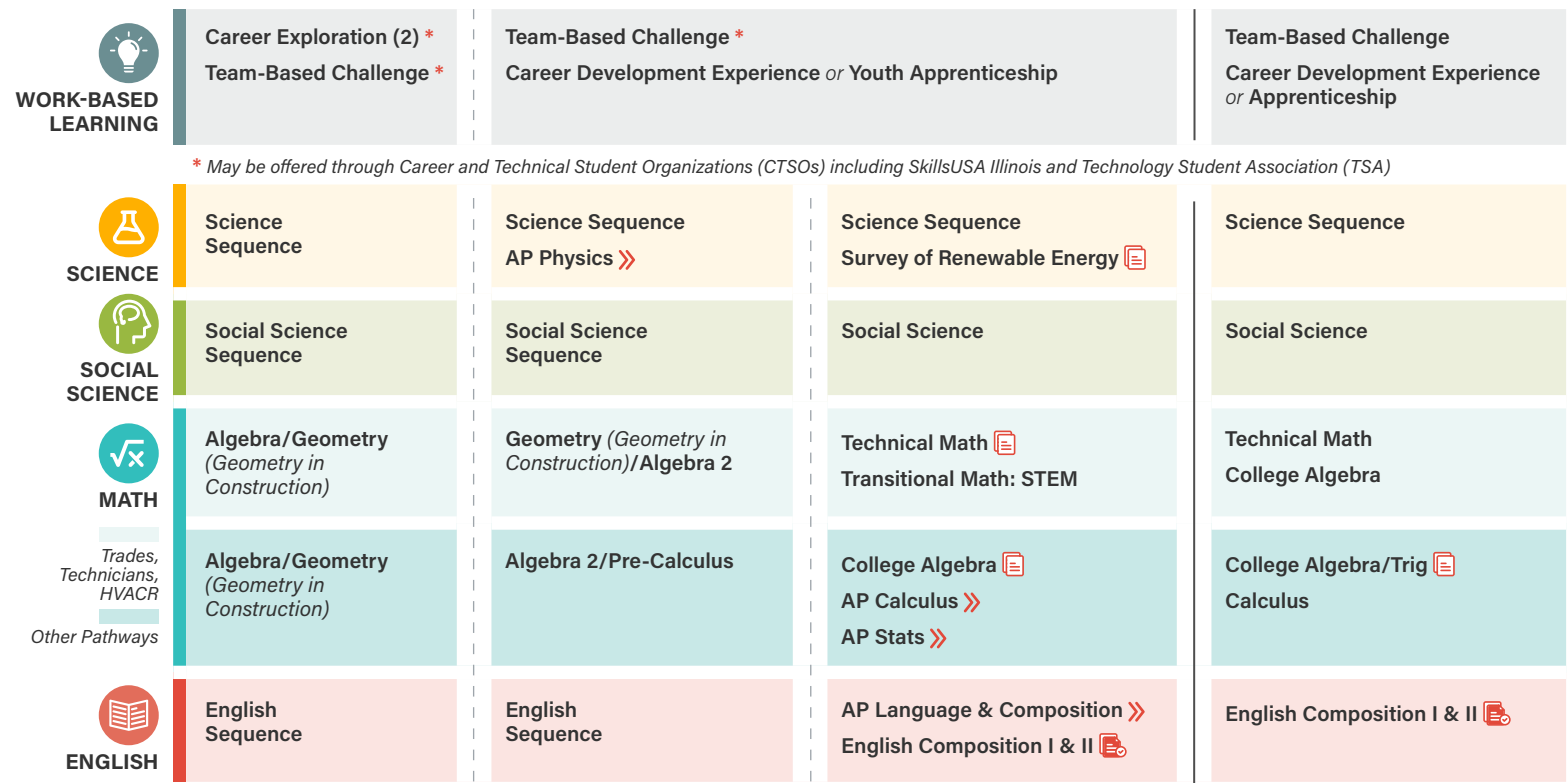

Model Programs of Study Guide: Architecture, Construction, & Energy

SELECTED OCCUPATIONS, WAGES, & JOB GROWTH						
Program	Typical Job	Near or Above Living Wage Threshold for 1 Adult + 1 Child ¹	Median Hourly Wage ²	Growth in IL: Annual Job Openings ²	Growth in IL: % Change Over 10 years ²	Stackable?
1a Construction Trades	Construction Carpenters	Y	\$33.22	3,250	6%	Not Typically Stackable
	Electricians	Y	\$39.17	2,580	7%	
	Pipefitters & Steamfitters	Y	\$43.85	2,160	14%	
1b Energy Technicians	Electrical Power Line Installers & Repairers	Y	\$43.49	310	11%	Typically Stacks to Related Bachelor's Programs at Select IL Universities
	Wind Turbine Service Technicians	Y	\$25.76	170 ³	57% ³	
	Solar Photovoltaic Installers	N	\$21.58	720 ⁴	20% ⁴	
2 HVACR & Weatherization	Heating & Air Conditioning Mechanics & Installers	Y	\$27.52	800	13%	
	First-Line Supervisors of Mechanics, Installers, & Repairers	Y	\$33.55	1,390	7%	
	Weatherization Installers & Technicians	Y	\$26.42	170	9%	
3 Architecture, CAD, and Surveying	Architectural & Civil Drafters	Y	\$30.20	240	5%	Typically Stacks to Related Bachelor's Programs at Most IL Universities
	Architects	Y	\$38.06	390	0%	
	Surveyors	Y	\$33.89	90	6%	
4 Construction & Energy Management	Construction Managers	Y	\$43.59	960	7%	Typically Stacks to Related Bachelor's Programs at Most IL Universities
	Cost Estimators	Y	\$32.04	740	9%	
	Energy Auditors	Y	\$36.81	5,570	7%	

1. Living wage calculations are based on: Glasmeier, Amy K. Living Wage Calculator. 2020. Massachusetts Institute of Technology. livingwage.mit.edu. As of January 2021 for the state of Illinois, the "Living Wage" for 1 Adult + 1 Child equaled \$26.27/hour and "near," defined as 85% of that statewide living wage, was \$22.33/hour. In March of 2021, the Living Wage calculator updated its calculations for Illinois, but information presented in this guide reflects the wage levels as of January 2021, when the project team conducted its analysis.