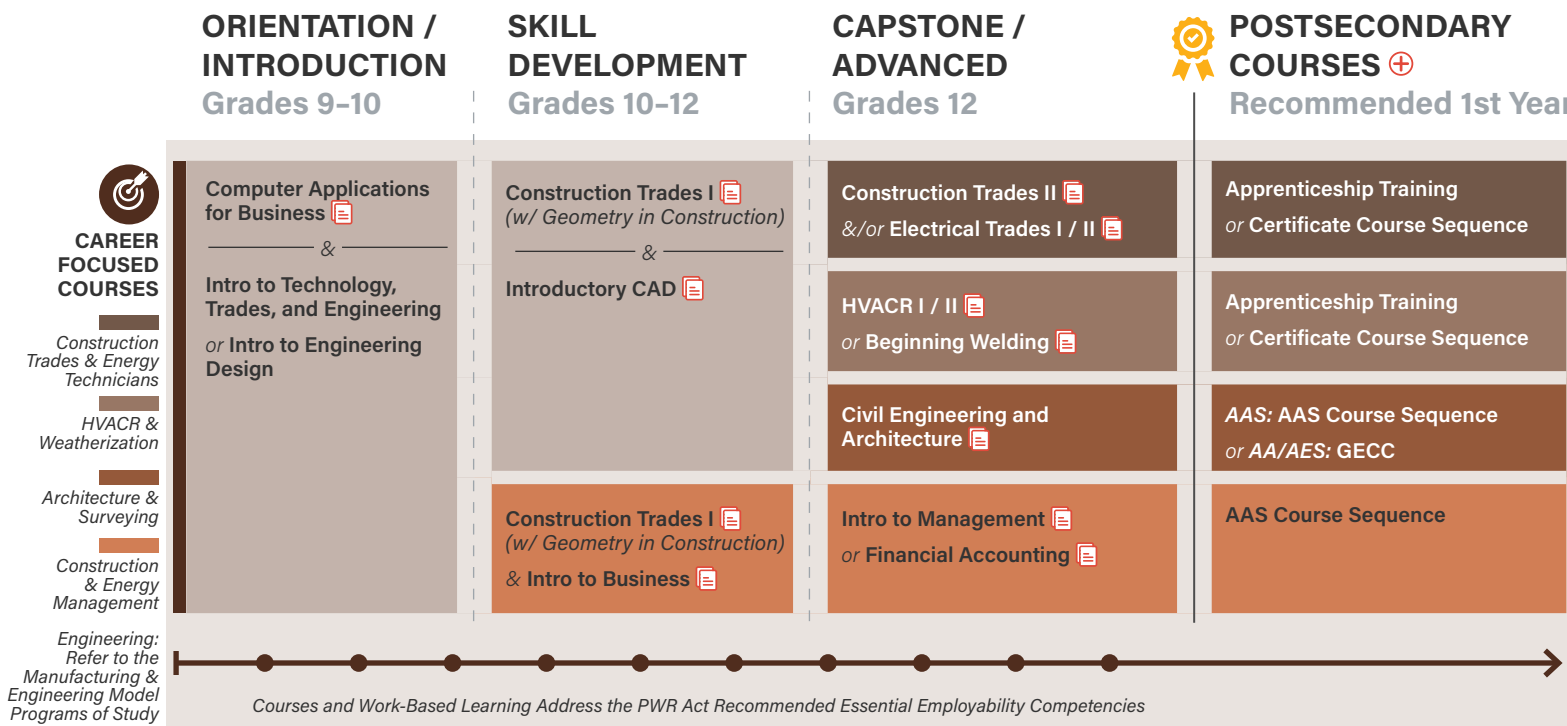

Model Programs of Study Guide: Architecture, Construction, & Energy

SELECTED OCCUPATIONS, WAGES, & JOB GROWTH						
Program	Typical Job	Near or Above Living Wage Threshold for 1 Adult + 1 Child ¹	Median Hourly Wage ²	Growth in IL: Annual Job Openings ²	Growth in IL: % Change Over 10 years ²	Stackable?
1a Construction Trades	Construction Carpenters	Y	\$33.22	3,250	6%	Not Typically Stackable
	Electricians	Y	\$39.17	2,580	7%	
	Pipefitters & Steamfitters	Y	\$43.85	2,160	14%	
1b Energy Technicians	Electrical Power Line Installers & Repairers	Y	\$43.49	310	11%	Typically Stacks to Related Bachelor's Programs at Select IL Universities
	Wind Turbine Service Technicians	Y	\$25.76	170 ³	57% ³	
	Solar Photovoltaic Installers	N	\$21.58	720 ⁴	20% ⁴	
2 HVACR & Weatherization	Heating & Air Conditioning Mechanics & Installers	Y	\$27.52	800	13%	
	First-Line Supervisors of Mechanics, Installers, & Repairers	Y	\$33.55	1,390	7%	
	Weatherization Installers & Technicians	Y	\$26.42	170	9%	
3 Architecture, CAD, and Surveying	Architectural & Civil Drafters	Y	\$30.20	240	5%	Typically Stacks to Related Bachelor's Programs at Most IL Universities
	Architects	Y	\$38.06	390	0%	
	Surveyors	Y	\$33.89	90	6%	
4 Construction & Energy Management	Construction Managers	Y	\$43.59	960	7%	Typically Stacks to Related Bachelor's Programs at Most IL Universities
	Cost Estimators	Y	\$32.04	740	9%	
	Energy Auditors	Y	\$36.81	5,570	7%	